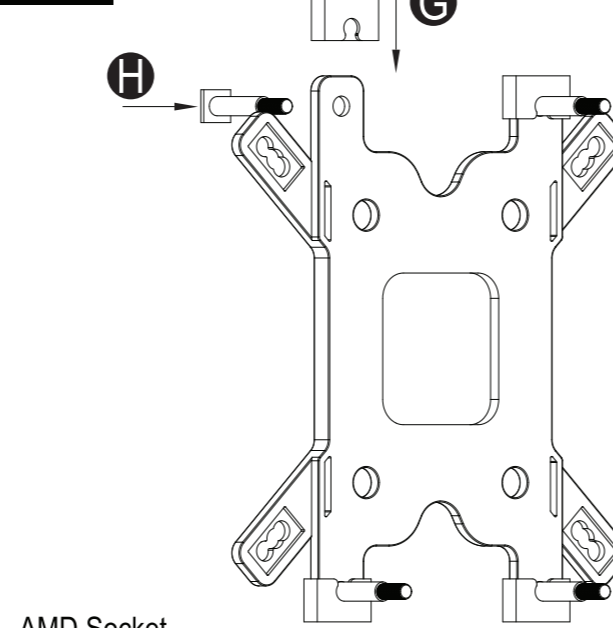

USER MANUAL

CPU WATER COOLING GLACIER 360

1 INTEL
AMD

2 INTEL
AMD

3 INTEL
AMD

4 AMD

AMD Socket
FM2+/FM2/FM1/AM3+/AM3/AM2

5 AMD