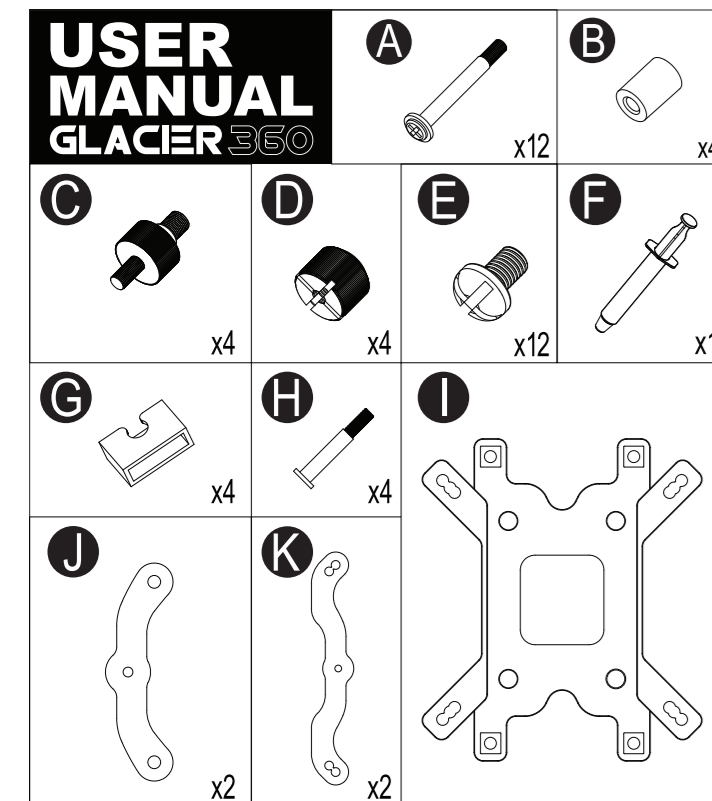

USER MANUAL

CPU WATER COOLING GLACIER 360

1 INTEL
AMD

2 INTEL
AMD

3 INTEL
AMD

4 AMD

5 AMD

6 AMD

7 AMD

8 AMD

4 INTEL

5 INTEL

6 INTEL

7 INTEL

8 INTEL

9 INTEL

10 INTEL

11 INTEL